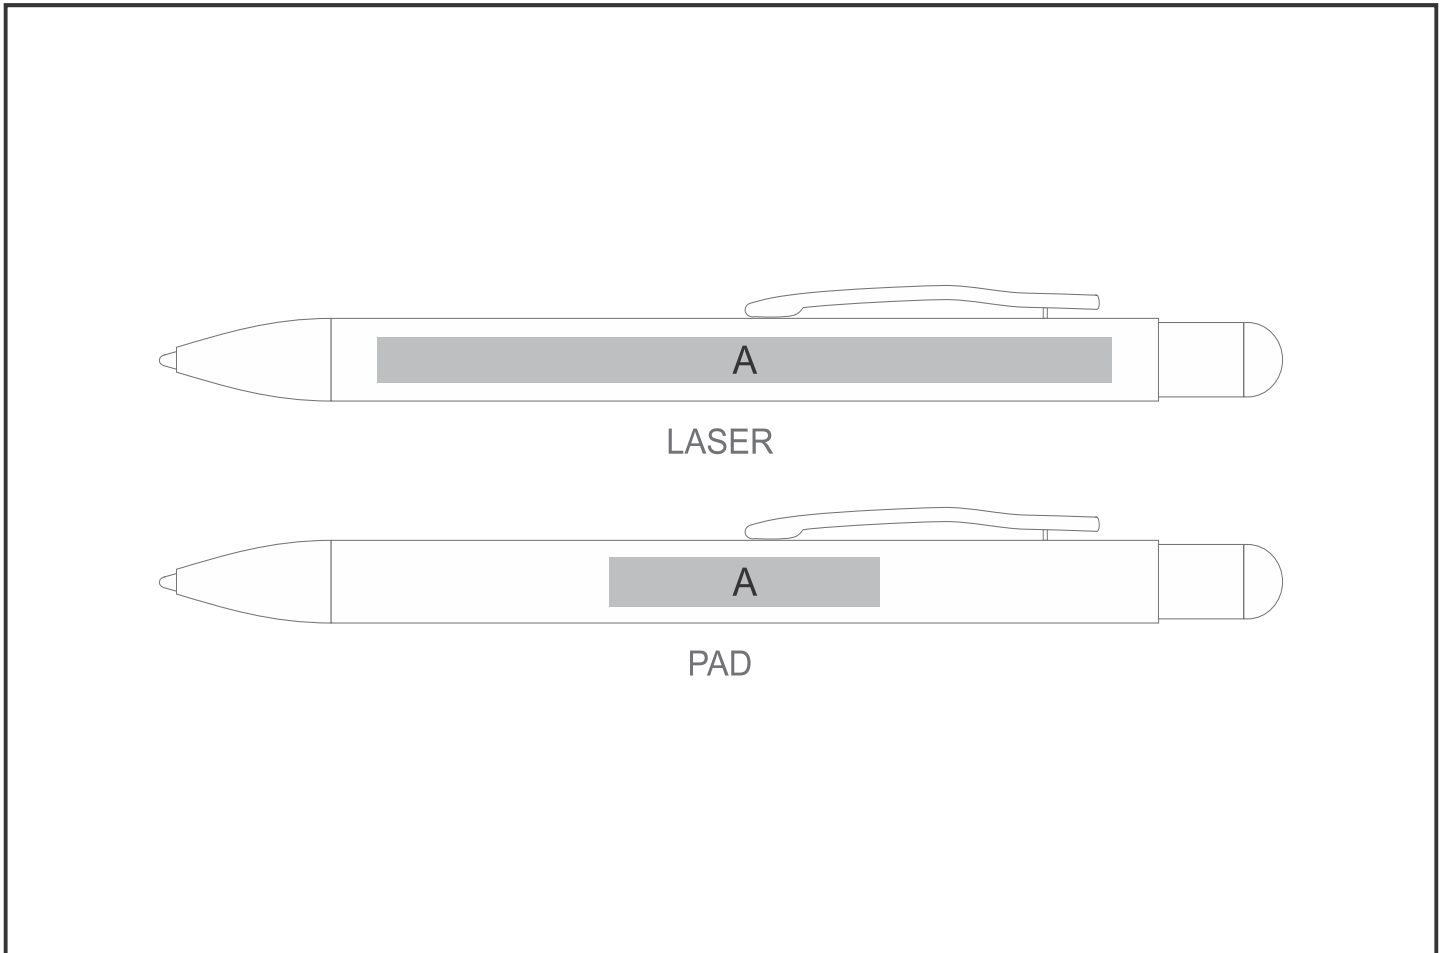

WI-AM-273-B

Boogaloo Stylus Ball Pen

Also available in

Check Logo24
guide and t's & c's

Need to know:

Includes 1-Colour, 1-Position Pad Print OR 1-Position Laser Engraving (setup fees apply)

- Laser Colour: Matches the colour of the stylus

Branding Options:

Position	Branding Method (Branding Code)	No. of Colours	Dimension
A	Laser Engraving (LA)	N/A	95mm wide x 5.5mm high
A	Pad Printing (PA)	4 Colours	35mm wide x 6mm high